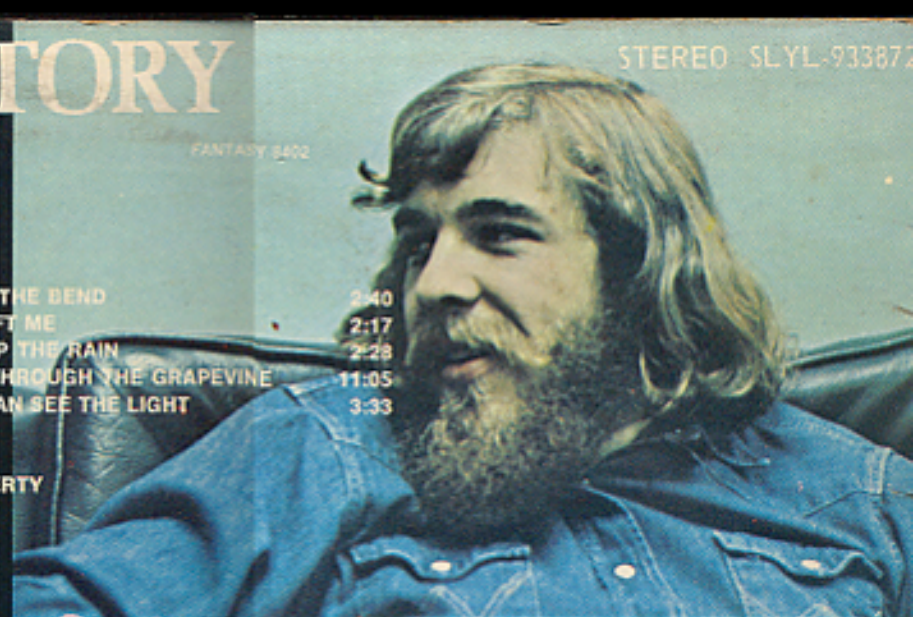

COSMO'S FACTORY

STEREO SLYL-933872

FANTASY 8402

SIDE ONE

1. RAMBLE TAMBLE
2. BEFORE YOU ACCUSE ME
3. TRAVELIN' BAND
4. OOBY DOOBY
5. LOOKIN' OUT MY BACK DOOR
6. RUN THROUGH THE JUNGLE

- 7:09
- 3:24
- 2:07
- 2:05
- 2:31
- 3:09

SIDE TWO

1. UP AROUND THE BEND
2. MY BABY LEFT ME
3. WHO'LL STOP THE RAIN
4. I HEARD IT THROUGH THE GRAPEVINE
5. LONG AS I CAN SEE THE LIGHT

- 2:40
- 2:17
- 2:28
- 11:05
- 3:33

ARRANGED AND PRODUCED BY JOHN C. FOGERTY
PHOTOS BY BOB FOGERTY